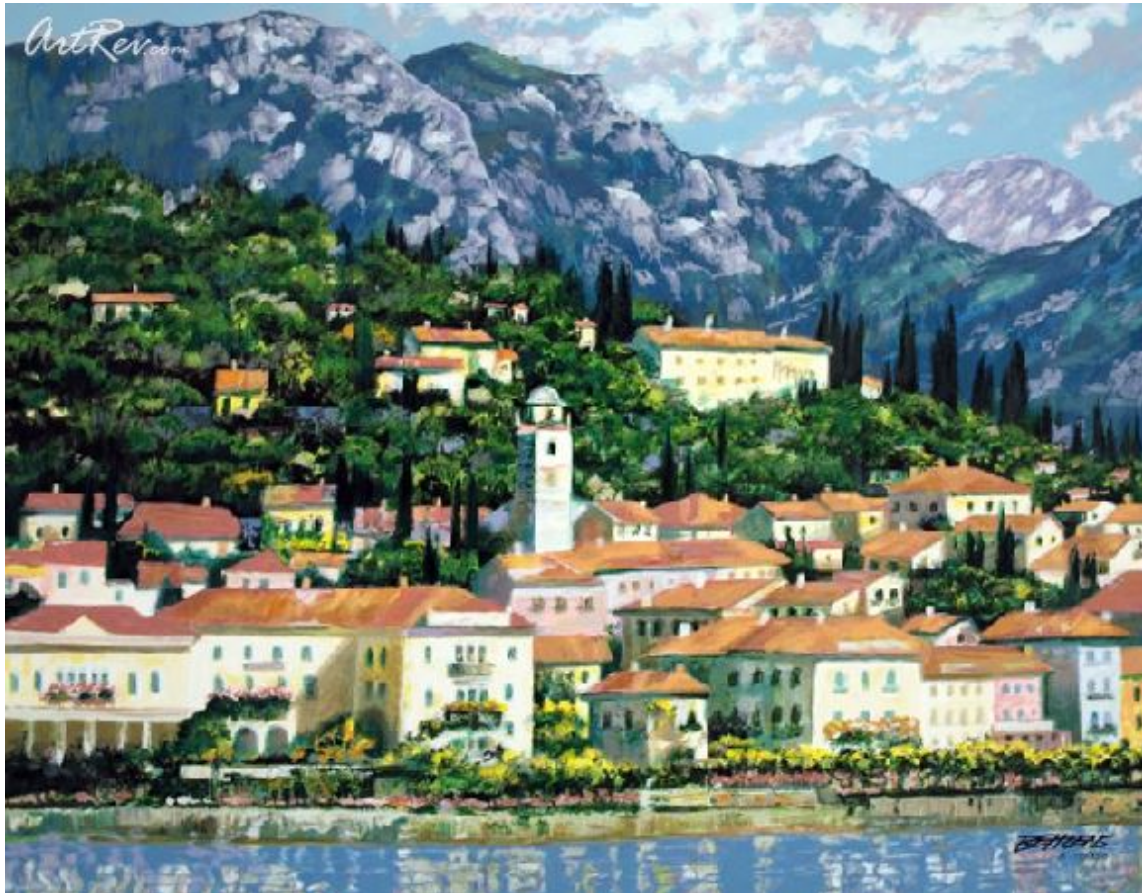

[Bellagio Hillside](#) by [Howard Behrens](#)
Serigraph on Paper - Main Subject: Landscape

Item Number

3348326024

Retail Value

\$1,900

ArtRev.com Price

\$1,300

You Save 32% Off [-\$600.00]