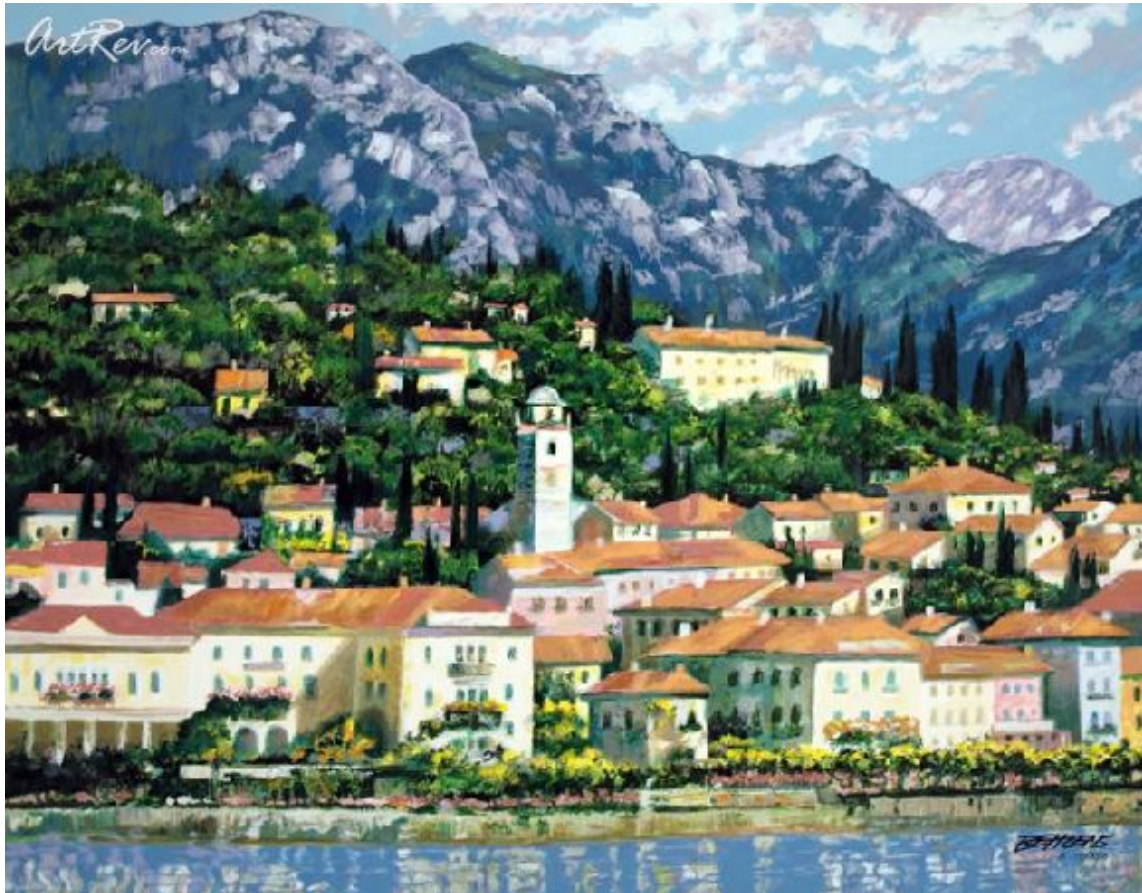

[Bellagio Hillside](#) by [Howard Behrens](#)  
Serigraph on Paper - Main Subject: Landscape

**Item Number**

3348326024

**Retail Value**

\$1,900

**ArtRev.com Price**

\$1,300

You Save 32% Off [-\$600.00]