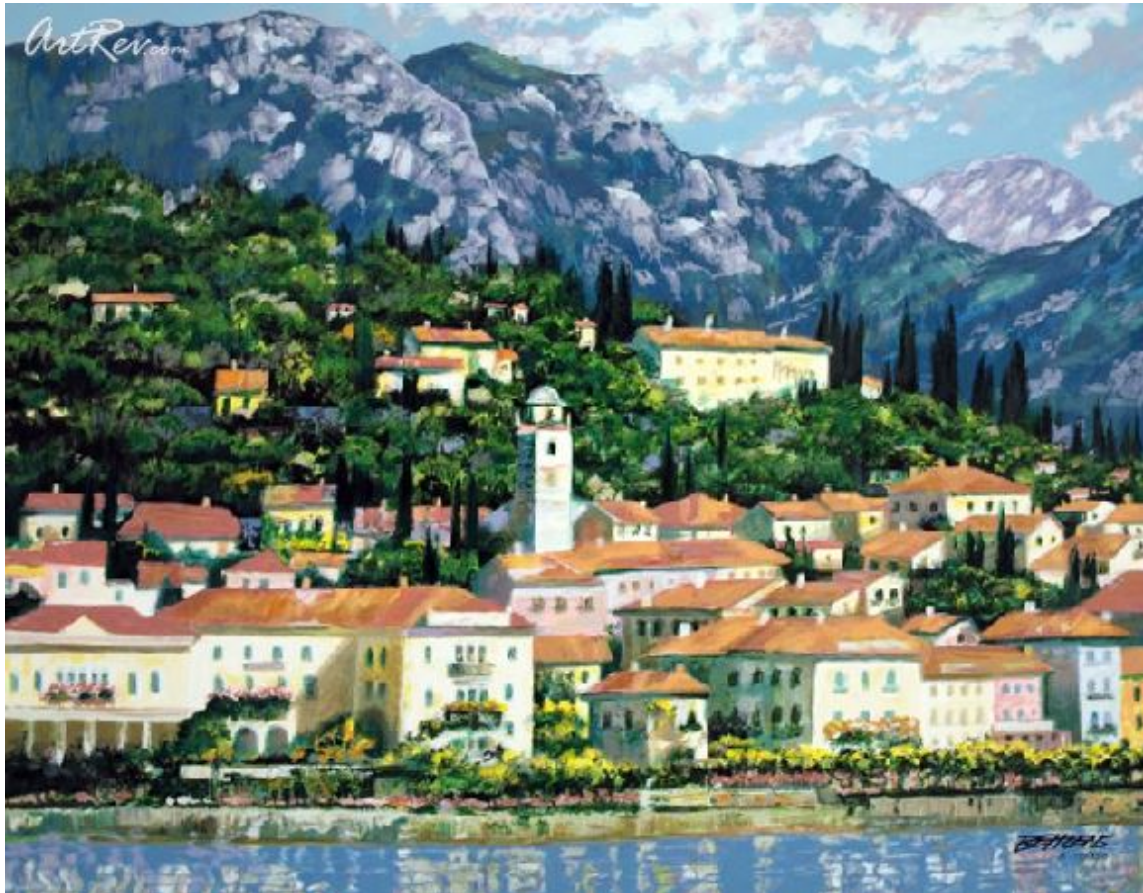

[Bellagio Hillside](#) by [Howard Behrens](#)  
Serigraph on Paper - Main Subject: Landscape

**Item Number**  
3348326024

**Retail Value**  
\$1,900

**ArtRev.com Price**  
\$1,300  
You Save 32% Off [-\$600.00]