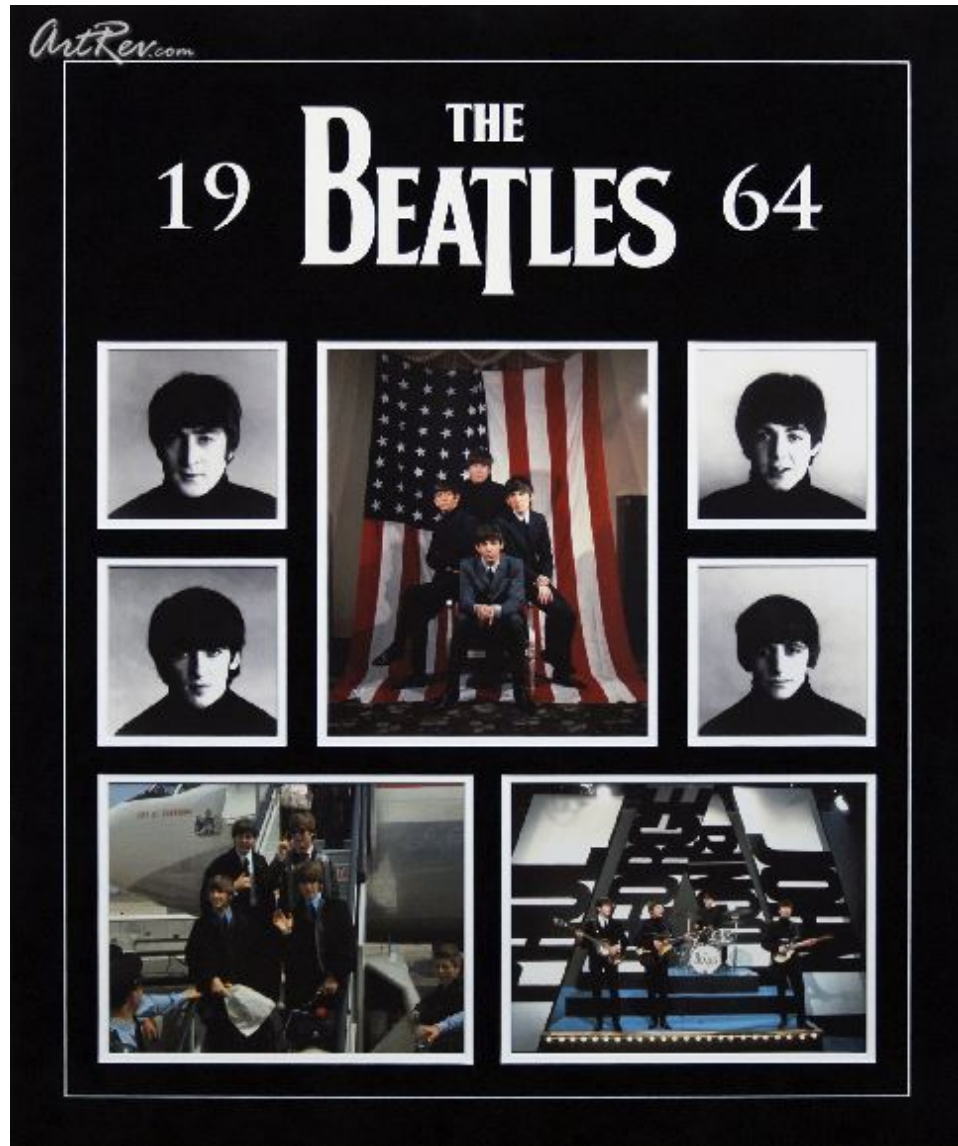

[Beatles 1964 Photo Collage](#) by [Mounted Memories](#)

Memorabilia Item - Main Subject: Musicians

**Item Number**

3199924541

**Retail Value**

\$300

**ArtRev.com Price**

\$150

You Save 50% Off [-\$150.00]

**Dimensions (As Shown)**

20W x 24H Inches

50.8W x 60.96H cm

**Medium**

Memorabilia Item

**Edition**

- Edition Size is Unknown