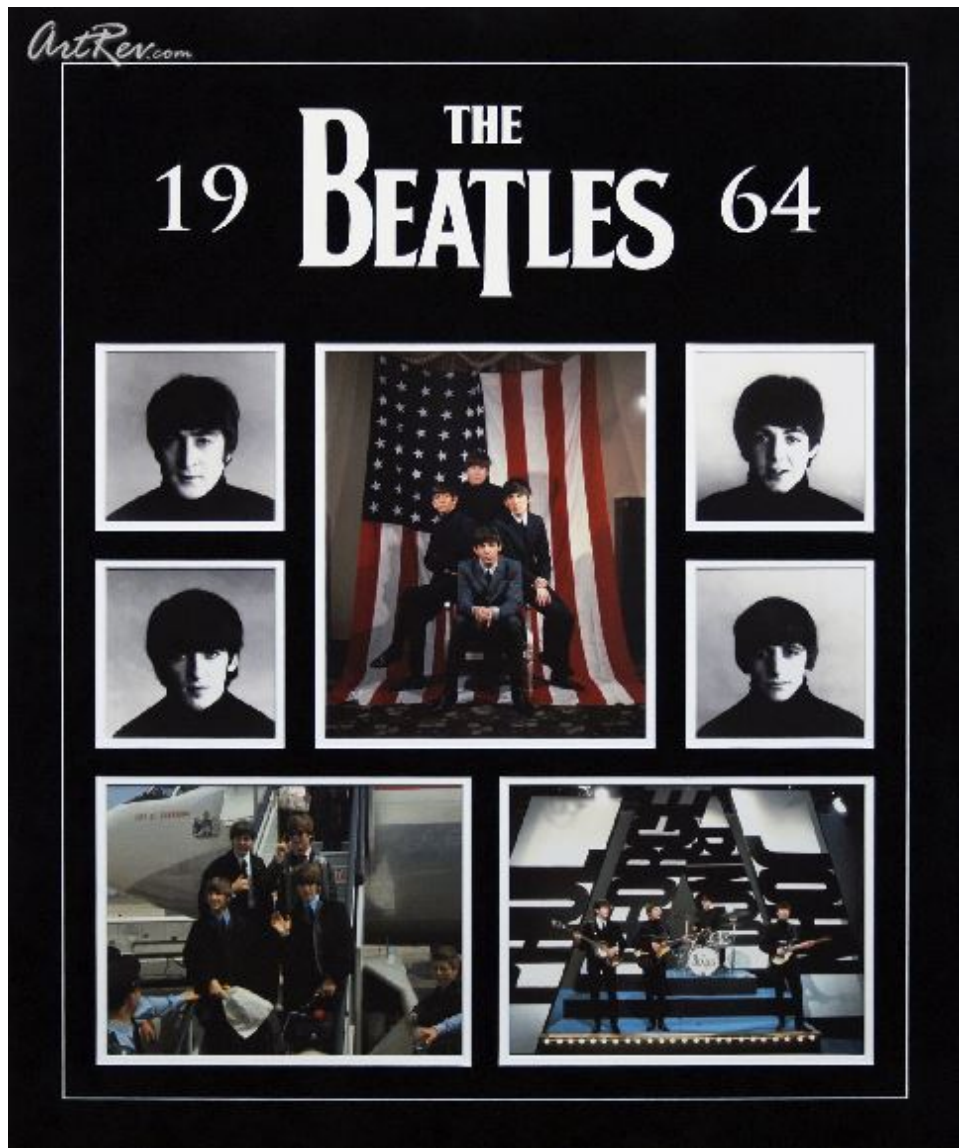

[Beatles 1964 Photo Collage](#) by [Mounted Memories](#)

Memorabilia Item - Main Subject: Musicians

Item Number

3199924541

Retail Value

\$300

ArtRev.com Price

\$150

You Save 50% Off [-\$150.00]

Dimensions (As Shown)

20W x 24H Inches

50.8W x 60.96H cm

Medium

Memorabilia Item

Edition

- Edition Size is Unknown