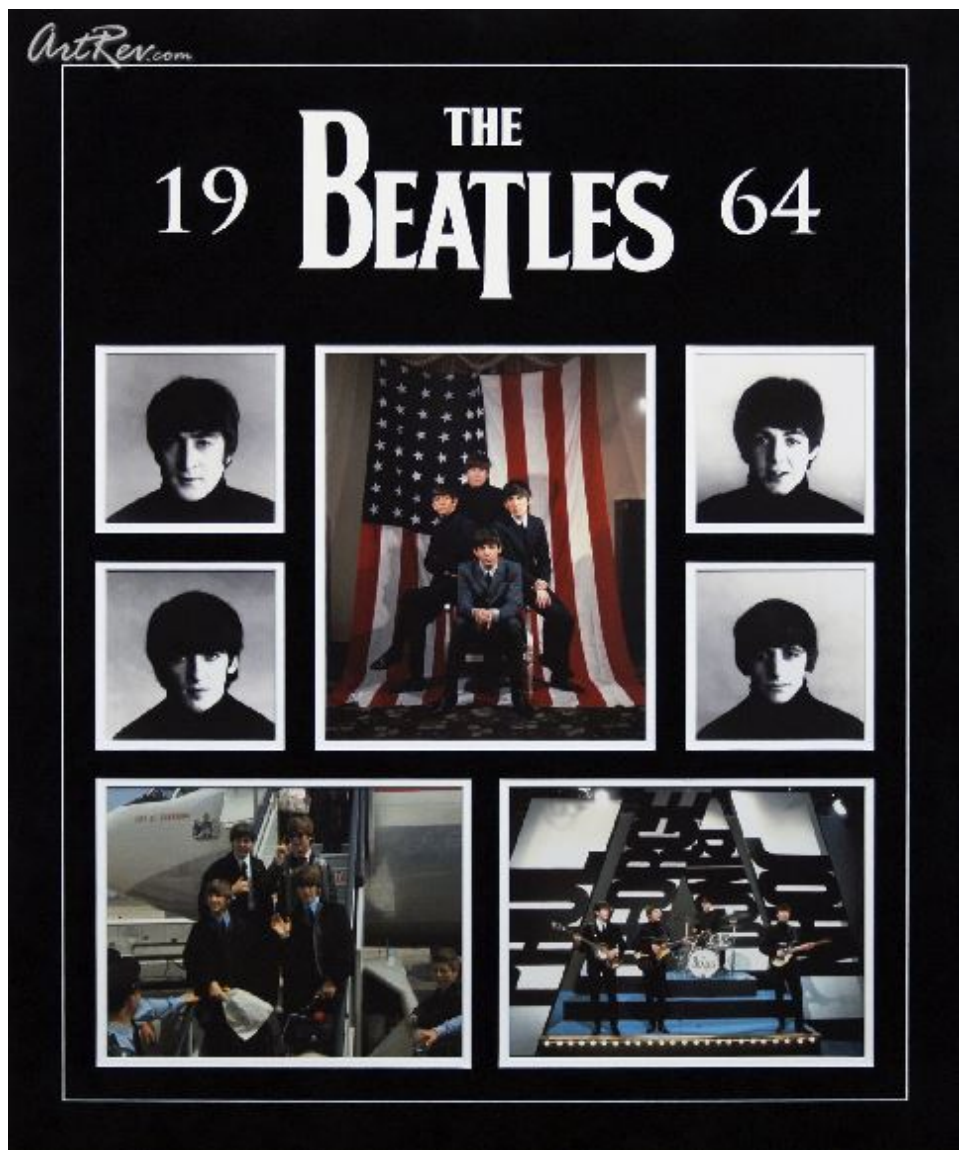

[Beatles 1964 Photo Collage](#) by [Mounted Memories](#)

Memorabilia Item - Main Subject: Musicians

Item Number

3199924541

Retail Value

\$300

ArtRev.com Price

\$150

You Save 50% Off [-\$150.00]

Dimensions (As Shown)

20W x 24H Inches

50.8W x 60.96H cm

Medium

Memorabilia Item

Edition

- Edition Size is Unknown