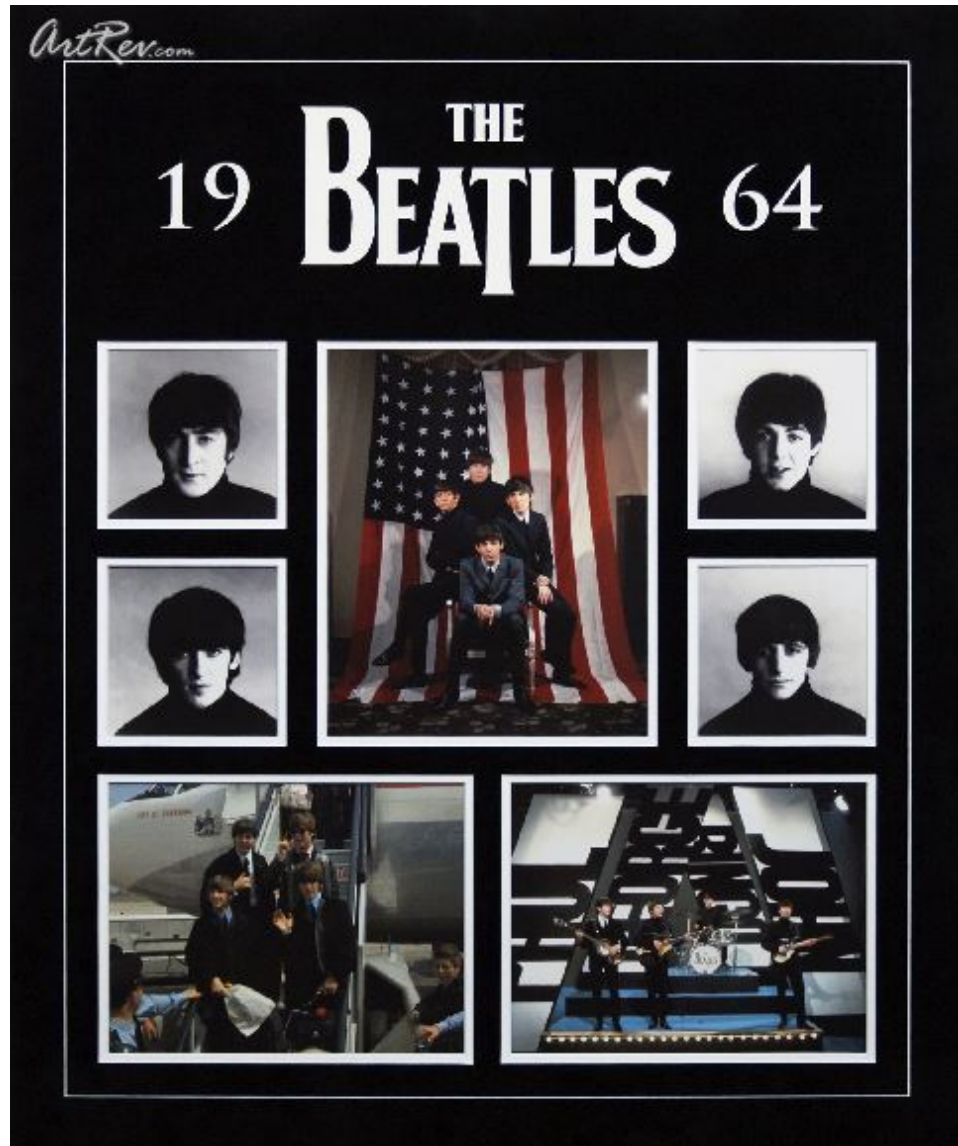

[Beatles 1964 Photo Collage](#) by [Mounted Memories](#)

Memorabilia Item - Main Subject: Musicians

Item Number

3199924541

Retail Value

\$300

ArtRev.com Price

\$150

You Save 50% Off [-\$150.00]

Dimensions (As Shown)

20W x 24H Inches

50.8W x 60.96H cm

Medium

Memorabilia Item

Edition

- Edition Size is Unknown