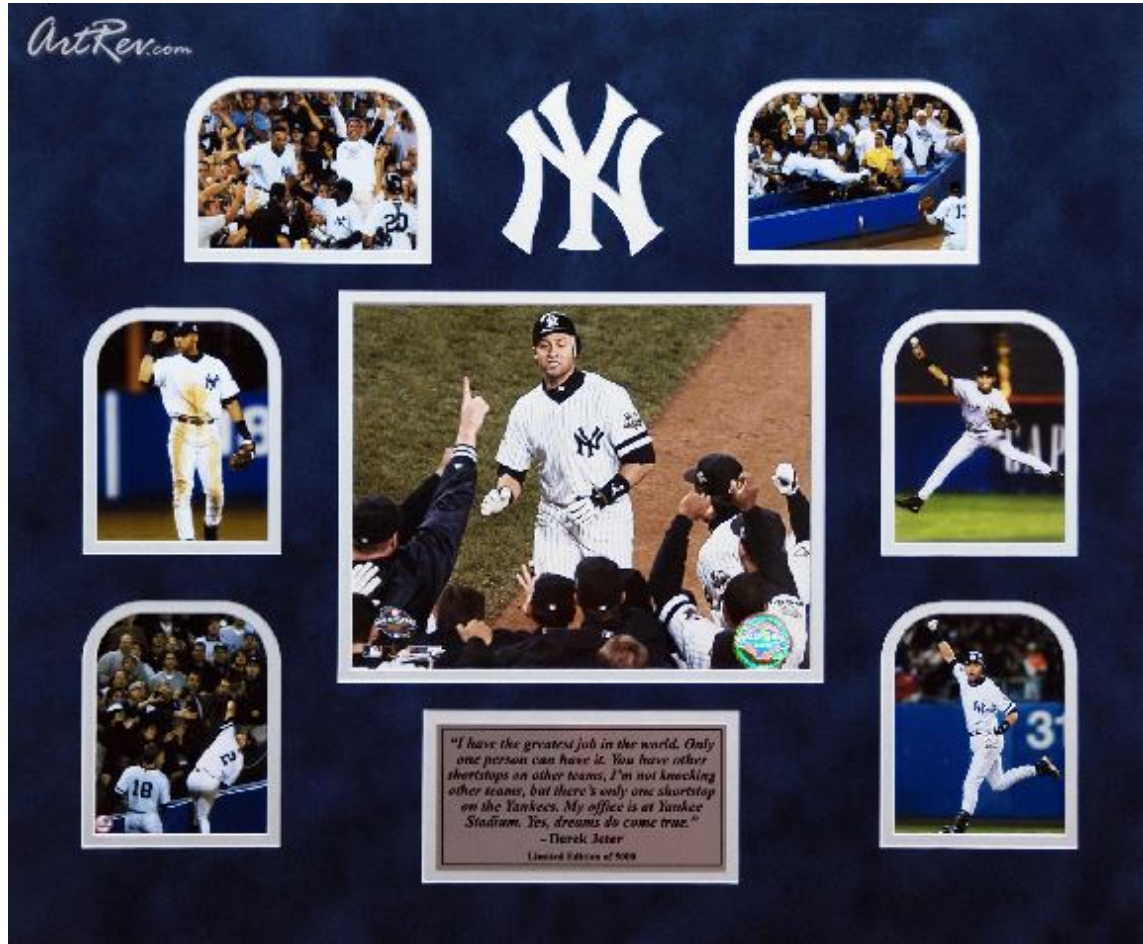

[Derek Jeter Multi Photo Collage](#) by [Mounted Memories](#)

Memorabilia Item - Main Subject: Sports

Item Number
3116623707

Retail Value
\$180

ArtRev.com Price
\$150
You Save 17% Off [-\$30.00]

Dimensions (As Shown)
24W x 20H Inches
60.96W x 50.8H cm

Medium
Memorabilia Item

Edition
- Limited Edition of 5000

About Mounted Memories

Mounted Memories, Inc. began operations in 1989. During this time we have grown from a 500 square foot area in the back of a baseball card shop to a 50,000 square foot facility in Sunrise, Florida with satellite offices in Denver, Colorado and Northbrook, IL to help service our customers across the country. In 1998, Mounted Memories merged with Dreams, Inc, a publicly traded company. In April 2007, Dreams Inc began trading on the American Stock Exchange under the symbol DRJ.