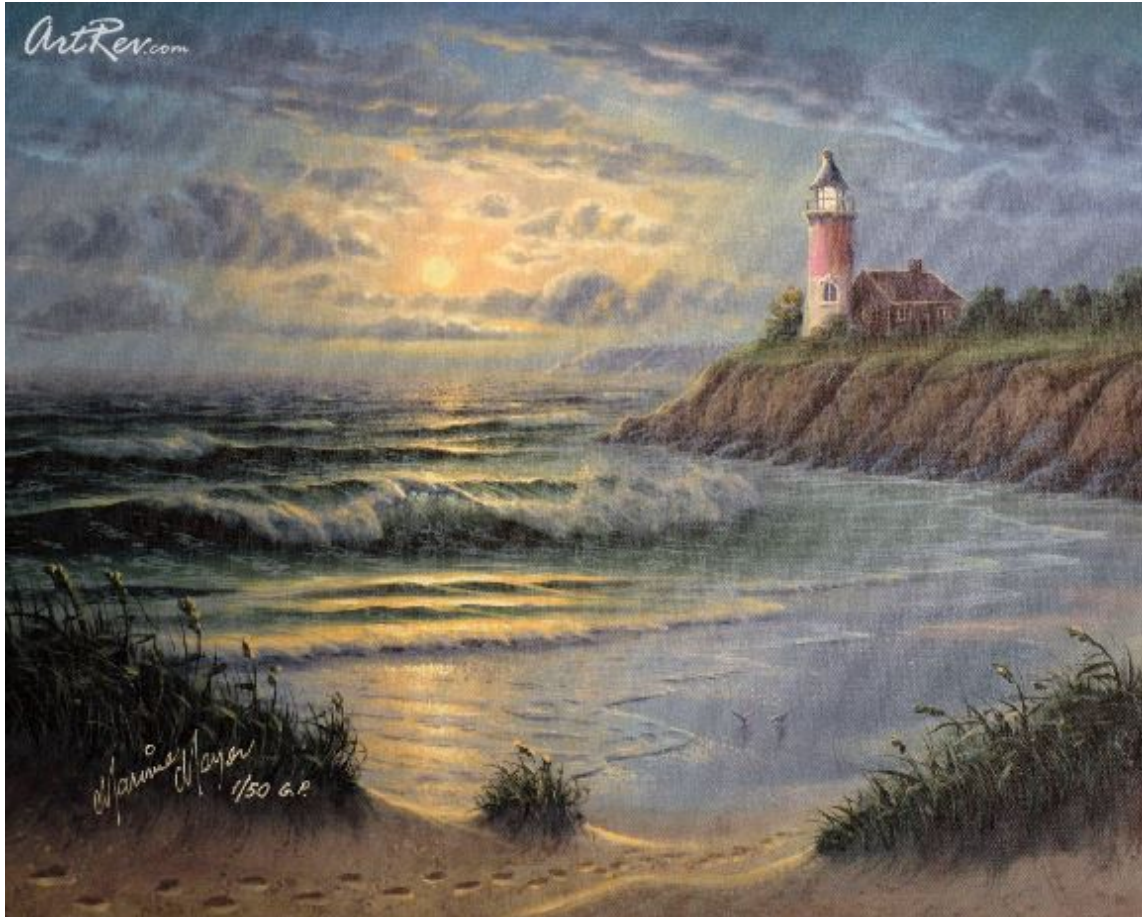

## [The Old Lighthouse](#) by [Maurice Meyer](#) (On Sale!)

Giclee on Canvas - Main Subject: Seascape

**Item Number**

3059123133

**Retail Value**

\$400

**ArtRev.com Price**

\$185

You Save 54% Off [-\$215.00]

**Dimensions (As Shown)**

20W x 16H Inches

50.8W x 40.64H cm

**Medium**

Giclee on Canvas

**Edition**

- Limited Edition of 50