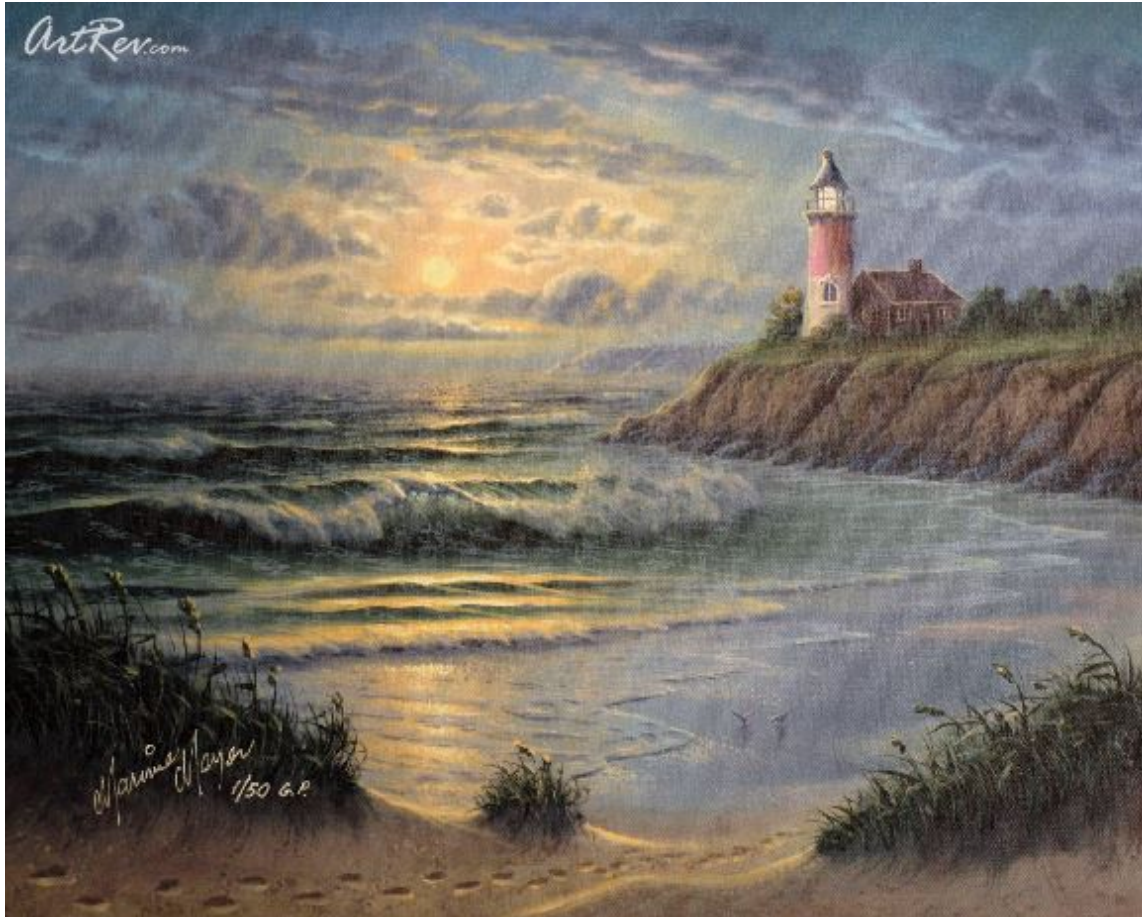

[The Old Lighthouse](#) by [Maurice Meyer](#) (On Sale!)

Giclee on Canvas - Main Subject: Seascape

Item Number

3059123133

Retail Value

\$400

ArtRev.com Price

\$185

You Save 54% Off [-\$215.00]

Dimensions (As Shown)

20W x 16H Inches

50.8W x 40.64H cm

Medium

Giclee on Canvas

Edition

- Limited Edition of 50