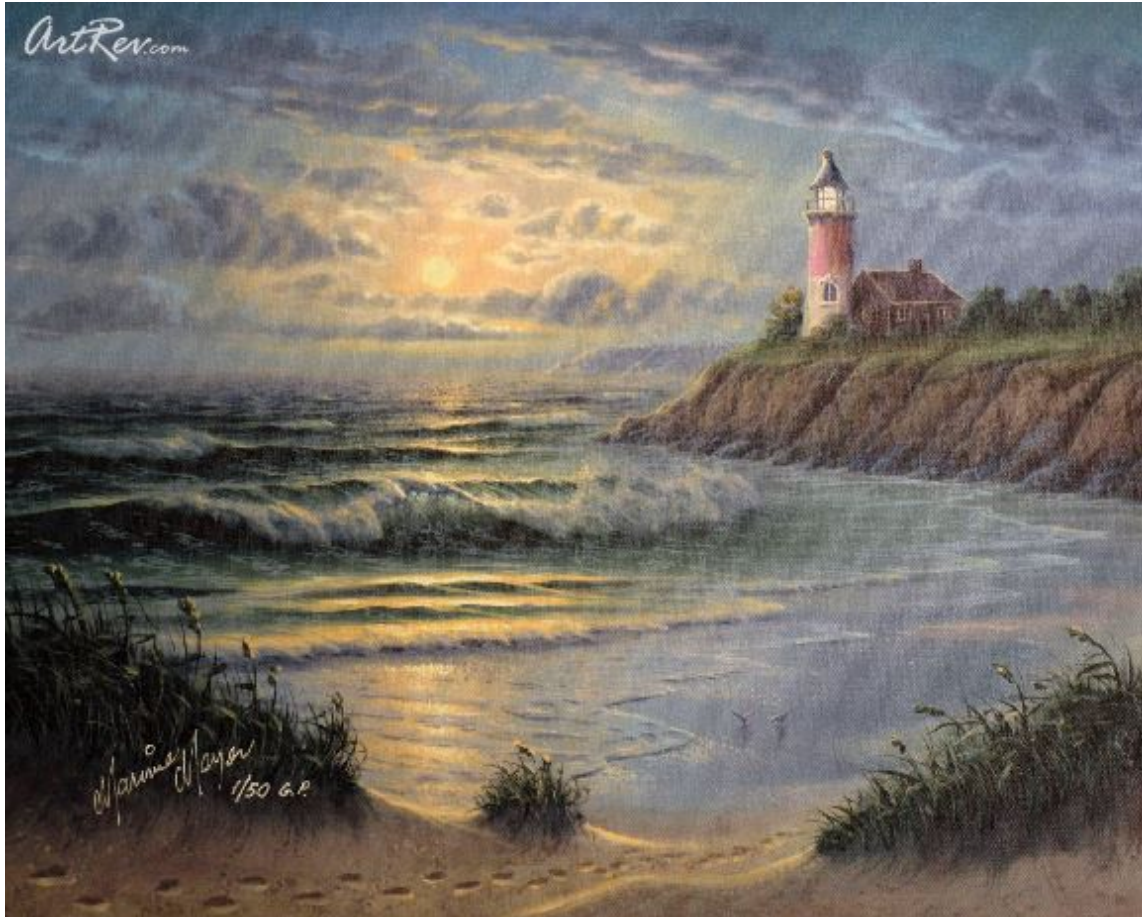

## [The Old Lighthouse](#) by [Maurice Meyer](#) (On Sale!)

Giclee on Canvas - Main Subject: Seascape

**Item Number**

3059123133

**Retail Value**

\$400

**ArtRev.com Price**

\$185

You Save 54% Off [-\$215.00]

**Dimensions (As Shown)**

20W x 16H Inches

50.8W x 40.64H cm

**Medium**

Giclee on Canvas

**Edition**

- Limited Edition of 50
- Hand-Signed 
- Numbered 