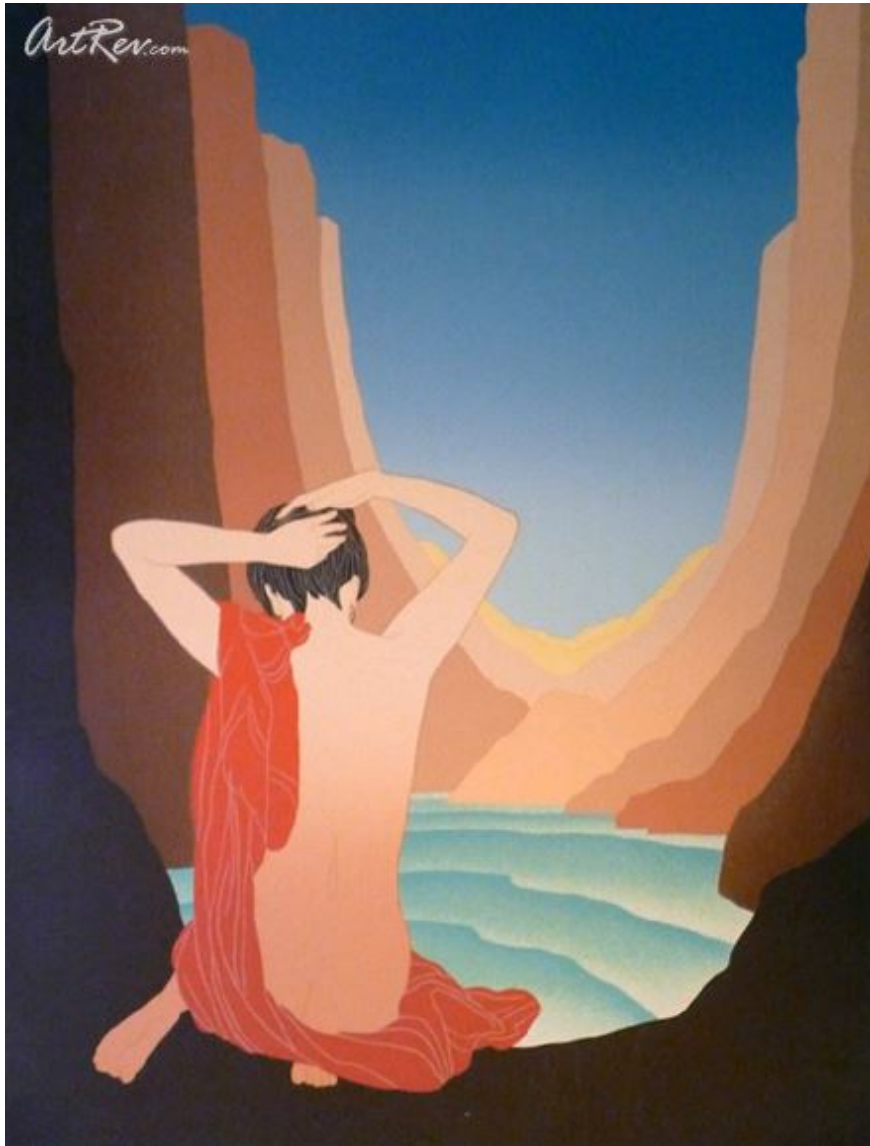

[Lady of the Canyon](#) by [Derek Brown](#)
Serigraph on Paper - Main Subject: Abstract

Item Number
2975922301

Retail Value
\$800

ArtRev.com Price
\$750
You Save 6% Off [-\$50.00]

Dimensions (As Shown)
30W x 40H Inches
76.2W x 101.6H cm