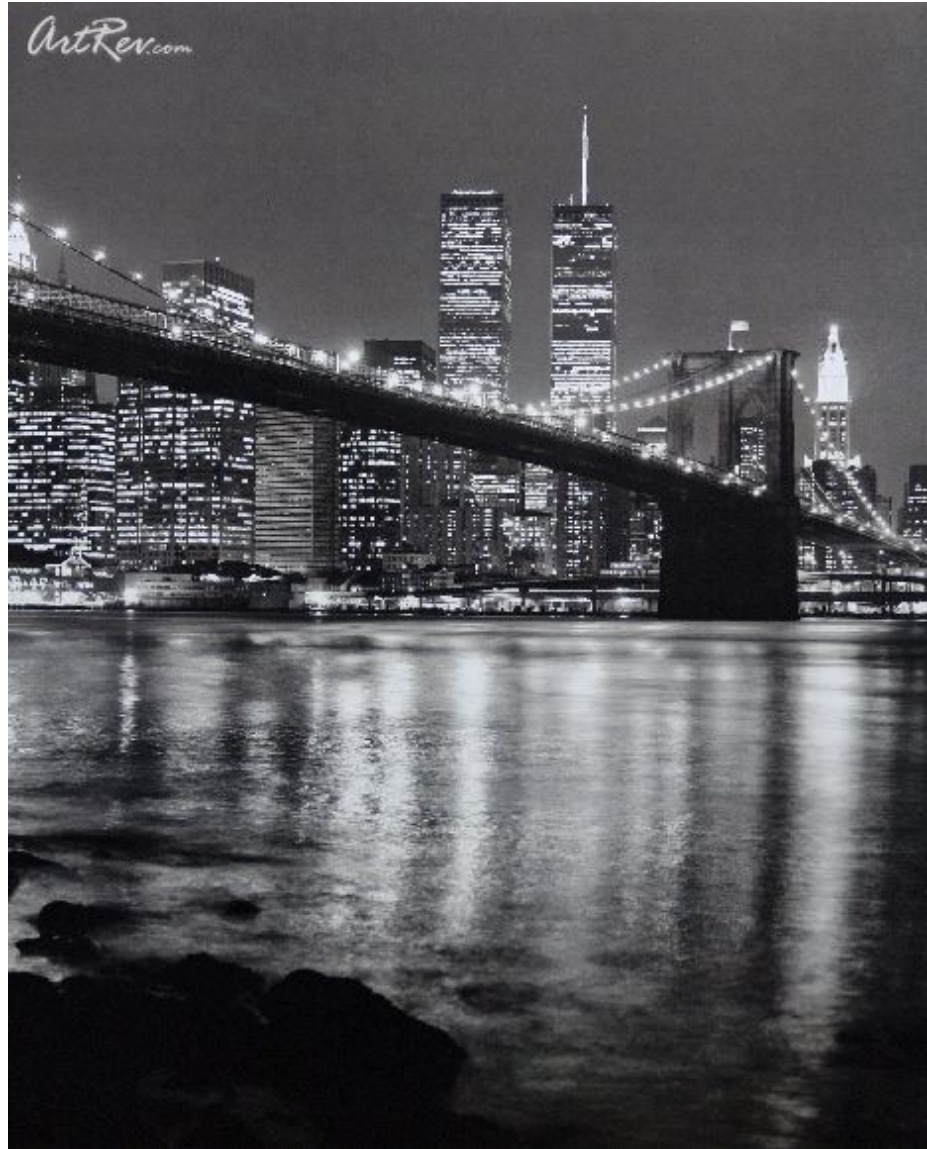

[Brooklyn Bridge With World Trade Center](#) by [Christopher Bliss](#) (On Sale!)

Fine Art Print - Main Subject: Architecture

Item Number

2882021361

Retail Value

\$80

ArtRev.com Price

\$35