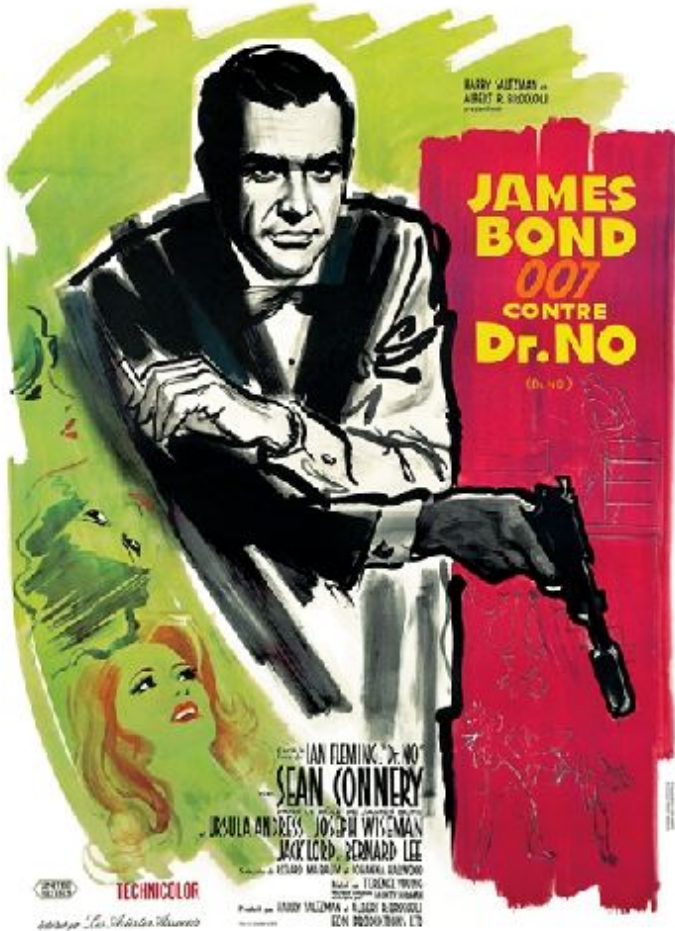

[James Bond - Dr. No](#) by [Independent Artist](#)  
Fine Art Print - Main Subject: Movies & TV Series

ArtRev.com

Item Number  
2834720889

Retail Value  
\$30

ArtRev.com Price  
\$17  
You Save 43% Off [-\$13.00]

Dimensions (As Shown)  
11W x 17H Inches  
27.94W x 43.18H cm

Medium  
Fine Art Print

PYRAMID

**Custom Framing**

- Design-it-yourself and Save!
- Museum-Quality Framing
- Up to 50% off Gallery Prices

**Frame Your Artwork Online & Save!**