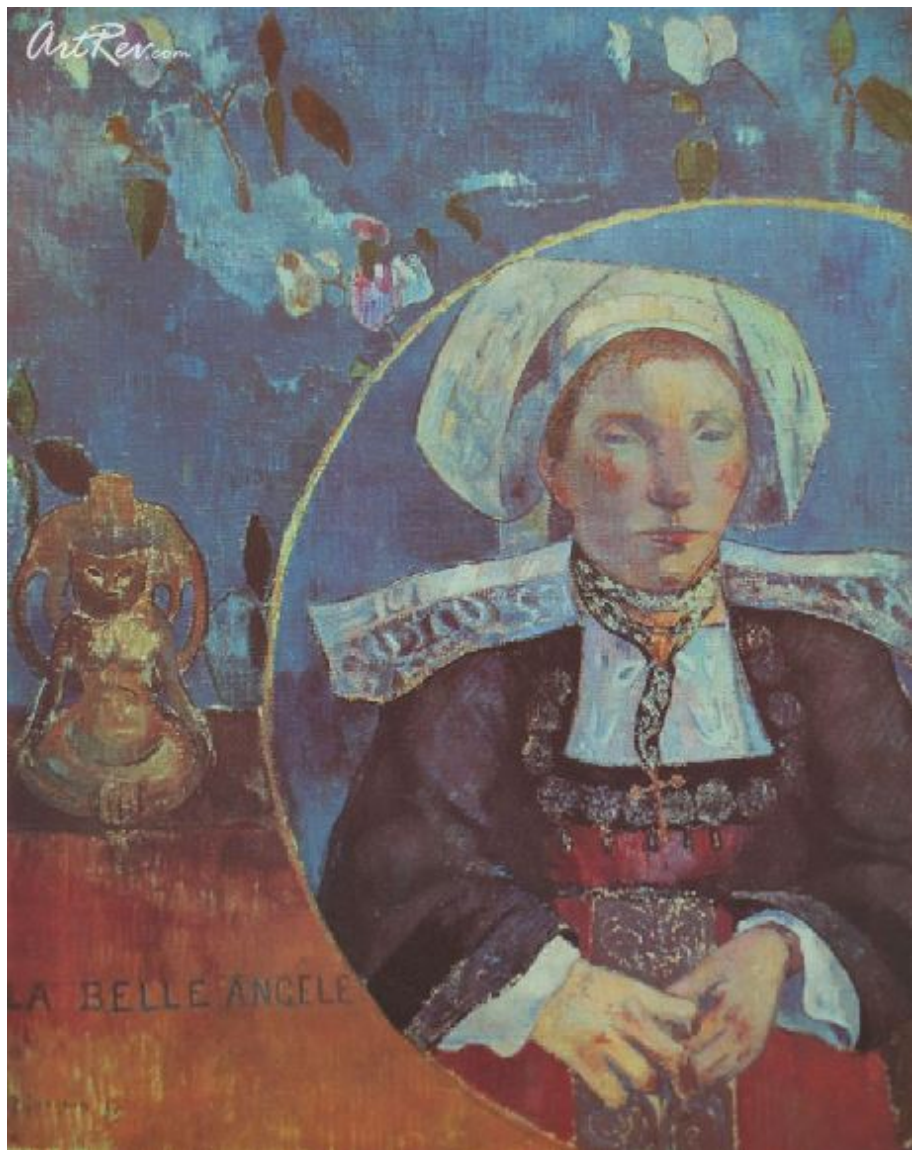

[La Belle Angele](#) by [Paul Gauguin](#)

Original Lithographic Bookplate - Main Subject: Post-Impressionism

**Item Number**

2682119363

**Retail Value**

\$110

**ArtRev.com Price**

\$75

You Save 32% Off [-\$35.00]

**Dimensions (As Shown)**

8.25W x 10.5H Inches

20.96W x 26.67H cm

**Medium**

Original Lithographic Bookplate

**Custom Framing**

- Design-it-yourself and Save!
- Museum-Quality Framing
- Up to 50% off Gallery Prices

In fact, Gauguin's art has all the appearance of a flight from civilization; and it was in Tahiti that he discovered the flat forms, vibrant colors and untamed nature of primitive art that he transferred, with absolute sincerity, to canvas.