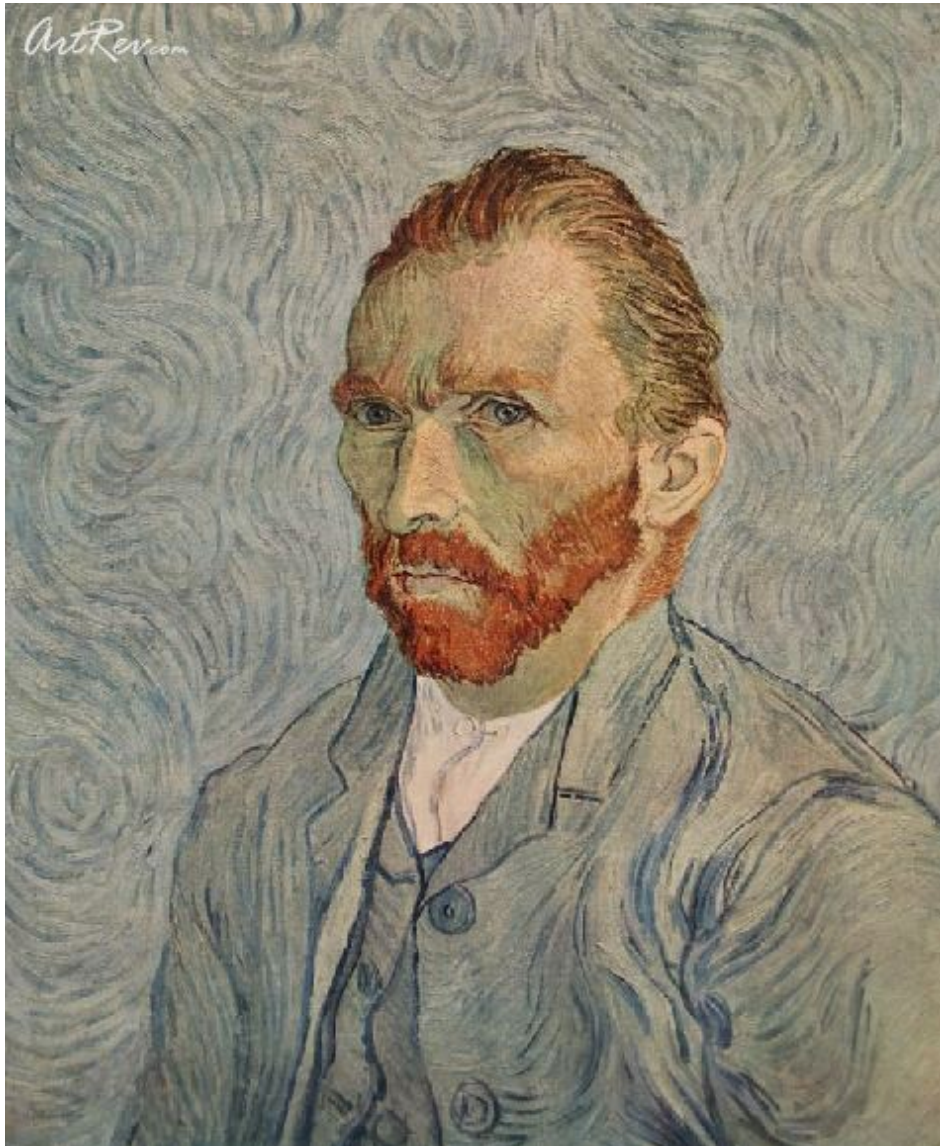

[Self-Portrait](#) by [Vincent van Gogh](#)

Original Lithographic Bookplate - Main Subject: Post-Impressionism

**Item Number**

2621118753

**Retail Value**

\$130

**ArtRev.com Price**

\$75

You Save 42% Off [-\$55.00]

**Dimensions (As Shown)**

8W x 9.5H Inches

20.32W x 24.13H cm

**Medium**

Original Lithographic Bookplate

**Custom Framing**

- Design-it-yourself and Save!
- Museum-Quality Framing
- Up to 50% off Gallery Prices

**About Vincent van Gogh**

Generally considered the greatest Dutch painter after Rembrandt, van Gogh's striking and exuberant paintings were all produced during a period of only ten years. His Post-Impressionist work hauntingly conveyed through forceful color, aggressive brushwork and contoured forms, the anguish of a mental illness that eventually resulted in suicide.

After failing in both his career and love life, van Gogh turned inward, pursuing a position in the ministry. In 1880, disenchanted with priesthood, he discovered art as his new mission. The artist's earliest works were scenes of peasant life, but after a trip to Paris in 1886, where he encountered the works of the Impressionists and the Japanese prints en vogue at the time, he dramatically transformed his style from darkly colored realism to vibrant expressionism.