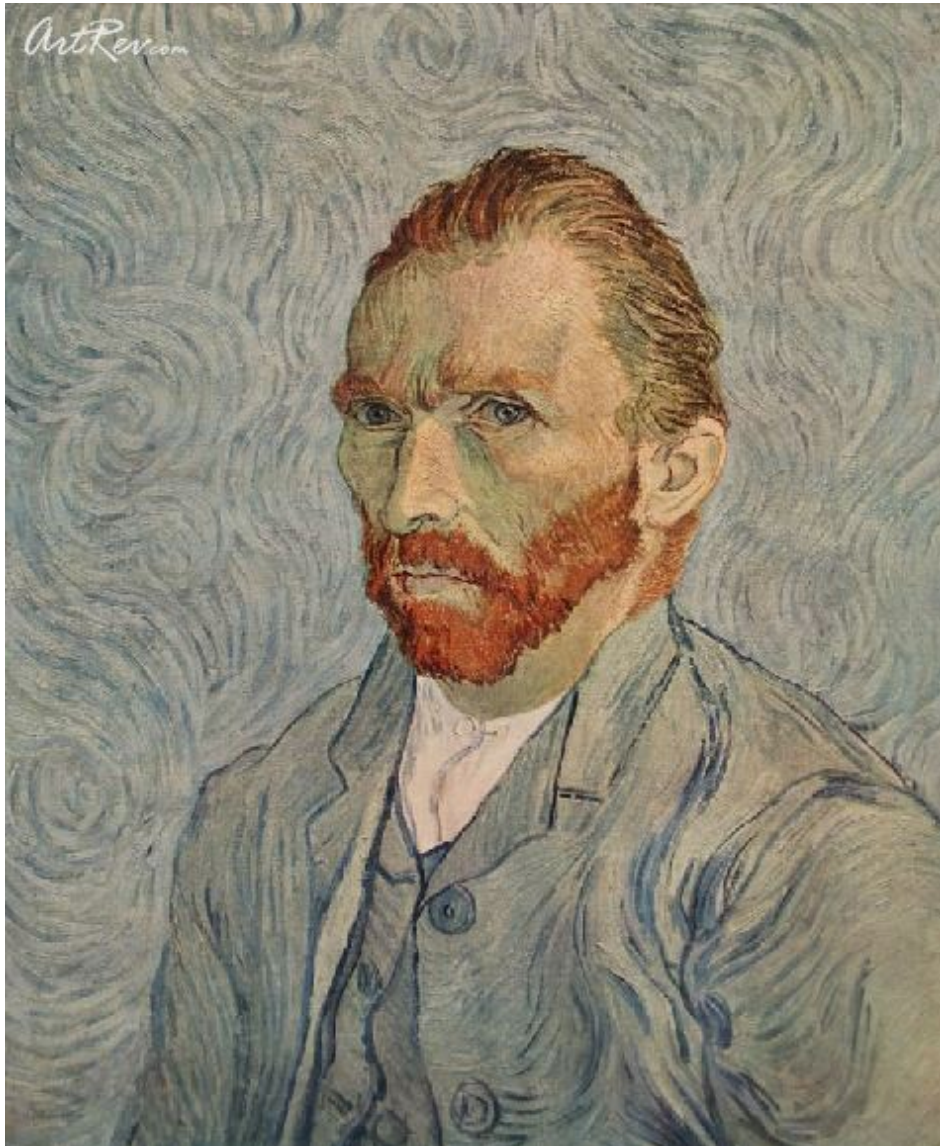

[Self-Portrait](#) by [Vincent van Gogh](#)

Original Lithographic Bookplate - Main Subject: Post-Impressionism

Item Number

2621118753

Retail Value

\$130

ArtRev.com Price

\$75

You Save 42% Off [-\$55.00]

Dimensions (As Shown)

8W x 9.5H Inches

20.32W x 24.13H cm

Medium

Original Lithographic Bookplate

Custom Framing

- Design-it-yourself and Save!
- Museum-Quality Framing
- Up to 50% off Gallery Prices

About Vincent van Gogh

Generally considered the greatest Dutch painter after Rembrandt, van Gogh's striking and exuberant paintings were all produced during a period of only ten years. His Post-Impressionist work hauntingly conveyed through forceful color, aggressive brushwork and contoured forms, the anguish of a mental illness that eventually resulted in suicide.

After failing in both his career and love life, van Gogh turned inward, pursuing a position in the ministry. In 1880, disenchanted with priesthood, he discovered art as his new mission. The artist's earliest works were scenes of peasant life, but after a trip to Paris in 1886, where he encountered the works of the Impressionists and the Japanese prints en vogue at the time, he dramatically transformed his style from darkly colored realism to vibrant expressionism.