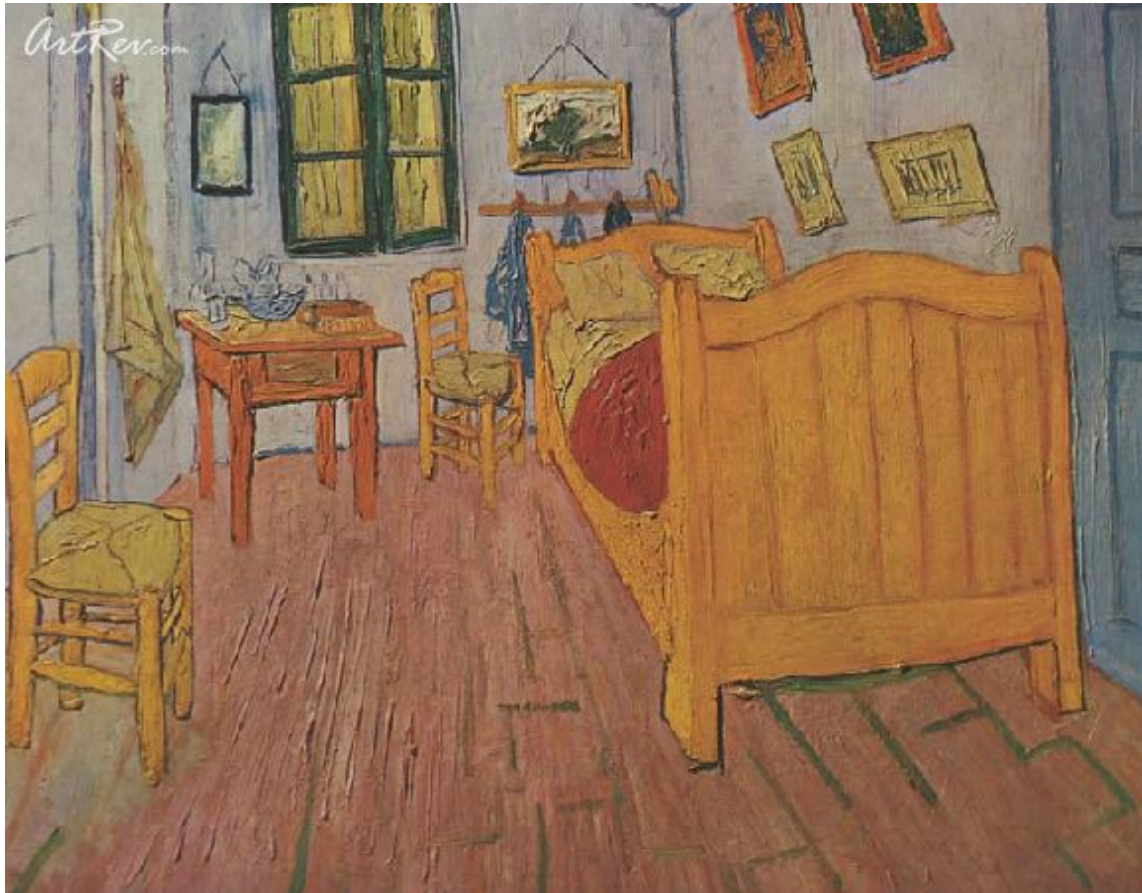

[Vincent's Bedroom in Arles](#) by [Vincent van Gogh](#)  
Original Lithographic Bookplate - Main Subject: Impressionism

**Item Number**  
2107613618

**Retail Value**  
\$60

**ArtRev.com Price**  
\$20  
You Save 67% Off [-\$40.00]

**Dimensions (As Shown)**  
9.5W x 7.5H Inches  
24.13W x 19.05H cm

**Medium**  
Original Lithographic Bookplate

## About Vincent van Gogh

Generally considered the greatest Dutch painter after Rembrandt, van Gogh's striking and exuberant paintings were all produced during a period of only ten years. His Post-Impressionist work hauntingly conveyed through forceful color, aggressive brushwork and contoured forms, the anguish of a mental illness that eventually resulted in suicide.