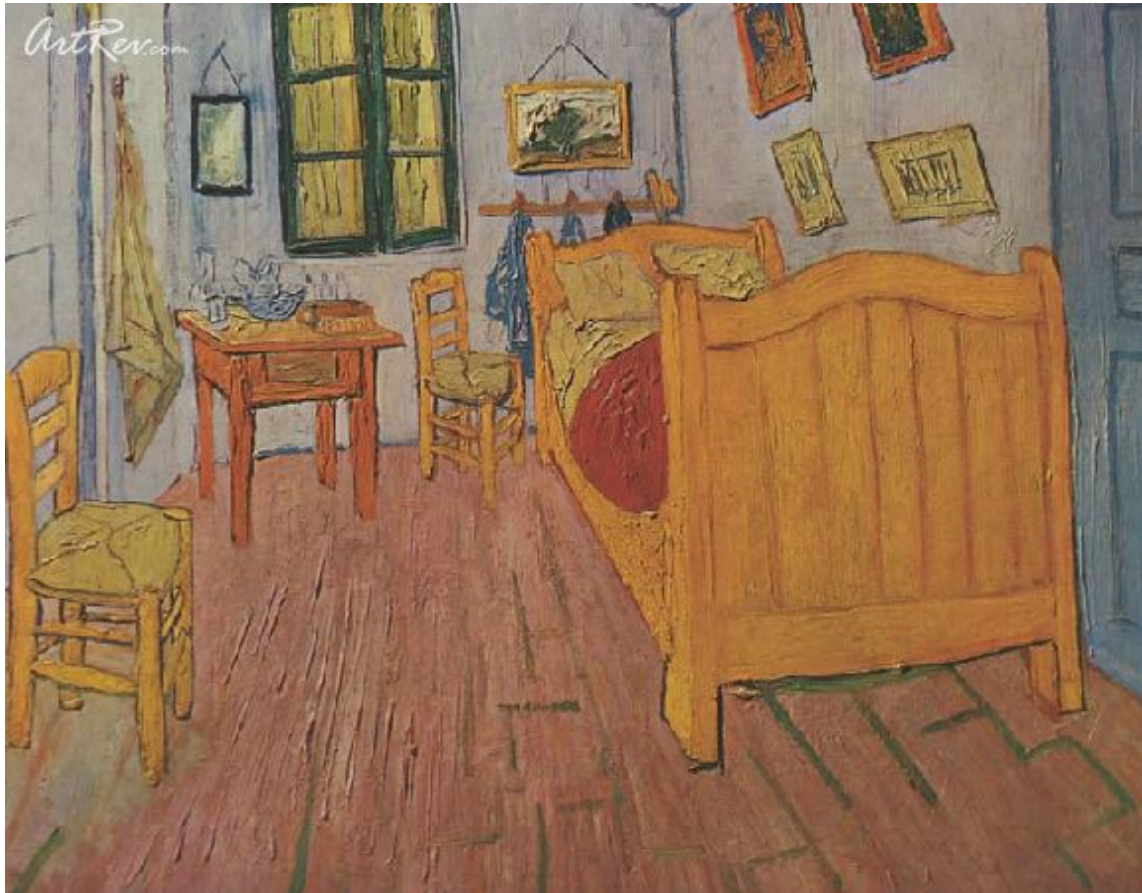

[Vincent's Bedroom in Arles](#) by [Vincent van Gogh](#)
Original Lithographic Bookplate - Main Subject: Impressionism

Item Number
2107613618

Retail Value
\$60

ArtRev.com Price
\$20
You Save 67% Off [-\$40.00]

Dimensions (As Shown)
9.5W x 7.5H Inches
24.13W x 19.05H cm

Medium
Original Lithographic Bookplate

Custom Framing

- Design-it-yourself and Save!
- Museum-Quality Framing
- Up to 50% off Gallery Prices

Frame Your Artwork Online & Save!

About Vincent van Gogh

Generally considered the greatest Dutch painter after Rembrandt, van Gogh's striking and exuberant paintings were all produced during a period of only ten years. His Post-Impressionist work hauntingly conveyed through forceful color, aggressive brushwork and contoured forms, the anguish of a mental illness that eventually resulted in suicide.