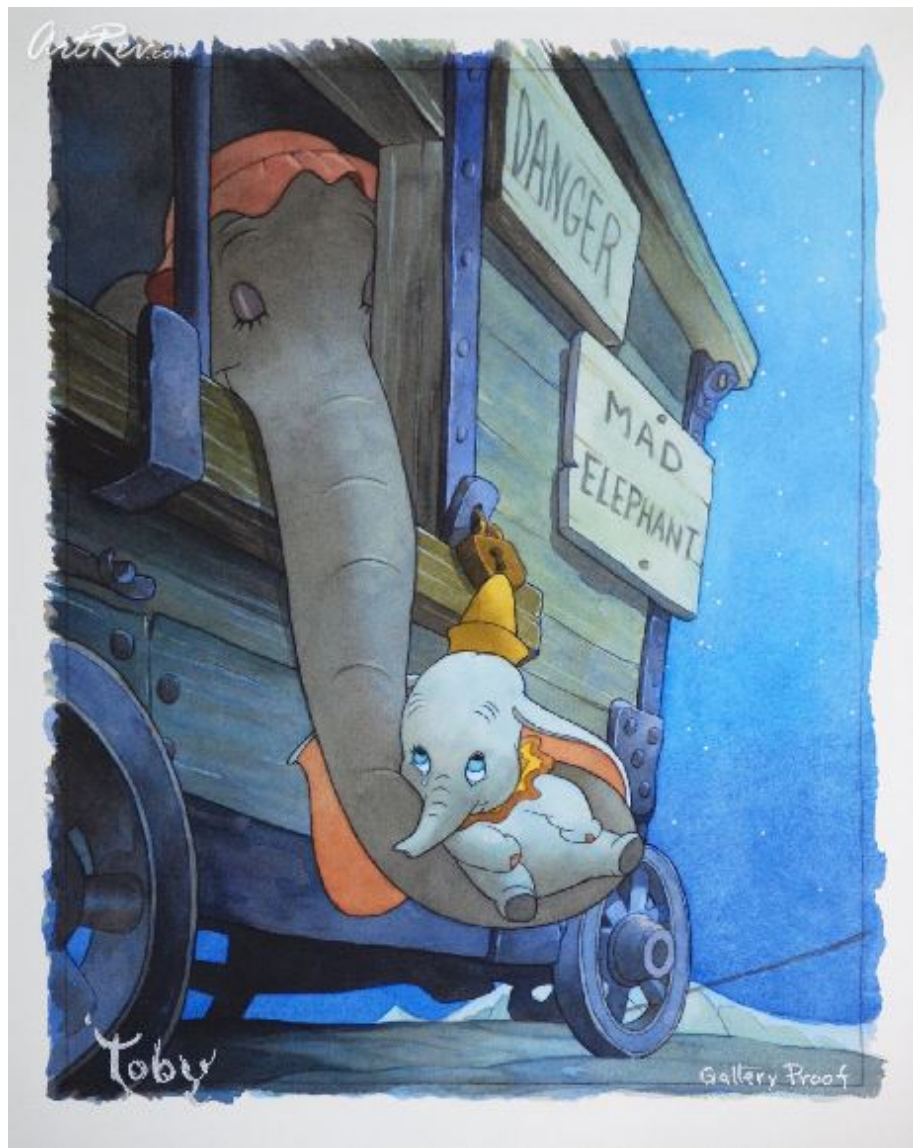

[Baby Mine](#) by [Toby Bluth](#)

Giclee on Paper - Main Subject: Animation & Cartoon

Item Number

1852011062

Retail Value

\$1,500

ArtRev.com Price

\$590

You Save 61% Off [-\$910.00]

Dimensions (As Shown)

11W x 14H Inches

27.94W x 35.56H cm

Medium

Giclee on Paper

Edition

- Edition Size is Unknown

Bluth s artwork is prominently displayed at most of the Disney theme parks around the world. He is currently traveling on the Disney Cruise Line, showing off his talent for crowds of all ages.

He is younger brother of Don Bluth, who he has collaborated on both theater and animation.