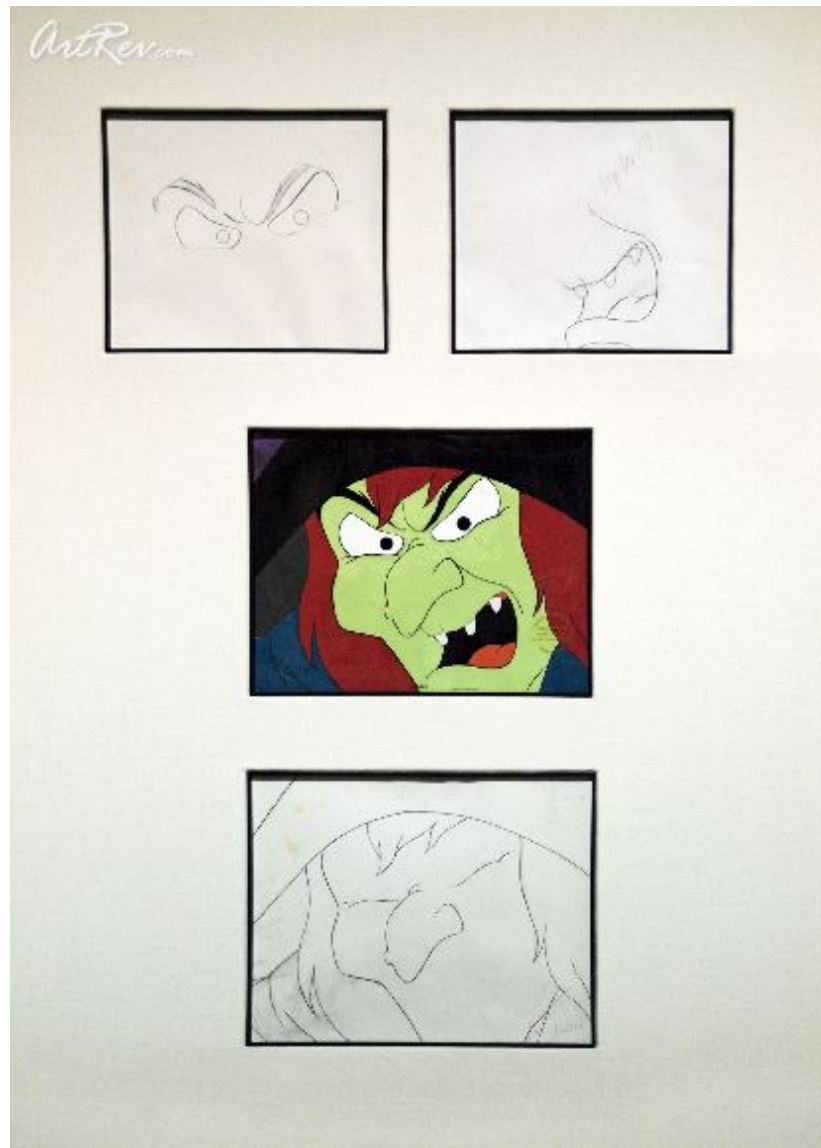

[Dorothy And The Witch - With Original Drawings](#) , (circa 2012) by [Filmation Associates](#) (On Sale!)

Original Animation Cel - Main Subject: Animation & Cartoon

Item Number
1799110533

Retail Value
$300

ArtRev.com Price
$115
You Save 62% Off [-$185.00]

Dimensions (As Shown)
29.5W x 40.25H x 0.25D Inches
74.93W x 102.24H x 0.64D cm

Medium
Original Animation Cel

Custom Framing

- Design-it-yourself and Save!
- Museum-Quality Framing
- Up to 50% off Gallery Prices

Frame Your Artwork Online & Save!

Did you know that you can custom frame this artwork to your exact taste and specifications. Spark your own creativity and frame your artwork in as little as 2 minutes in three easy steps! Our Online frame shop offers museum quality framing services at prices up to 50% off your local gallery or frame shop. [See art collection](#) .

About Filmation Associates

Filmation Associates was a production company that produced animation and live-action programming for television during the