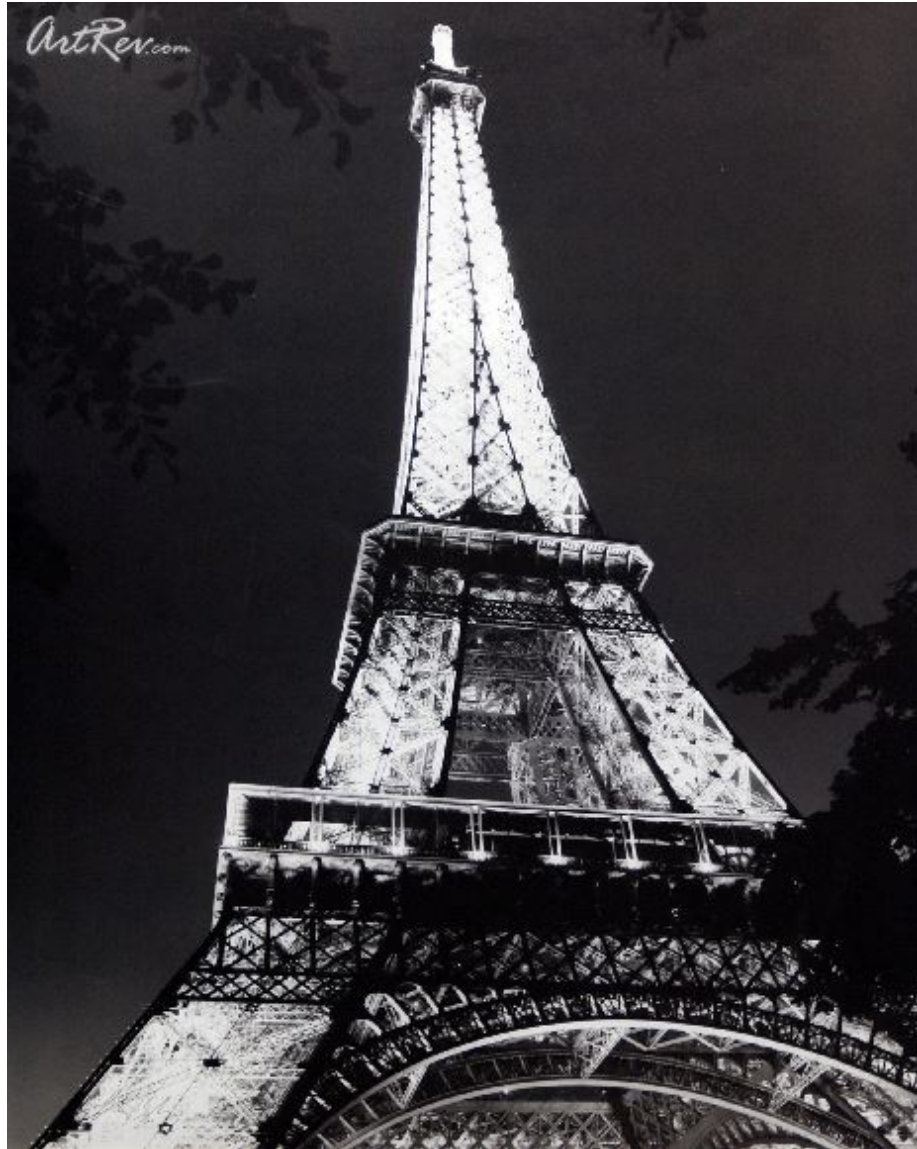

[Eiffel Tower](#) by [Christopher Bliss](#) (On Sale!)

Fine Art Print - Main Subject: Architecture

Item Number

1752610067

Retail Value

\$50

ArtRev.com Price

\$35

You Save 30% Off [-\$15.00]

Dimensions (As Shown)

16W x 20H Inches

40.64W x 50.8H cm

Medium

Fine Art Print

Edition

- Edition Size is Unknown