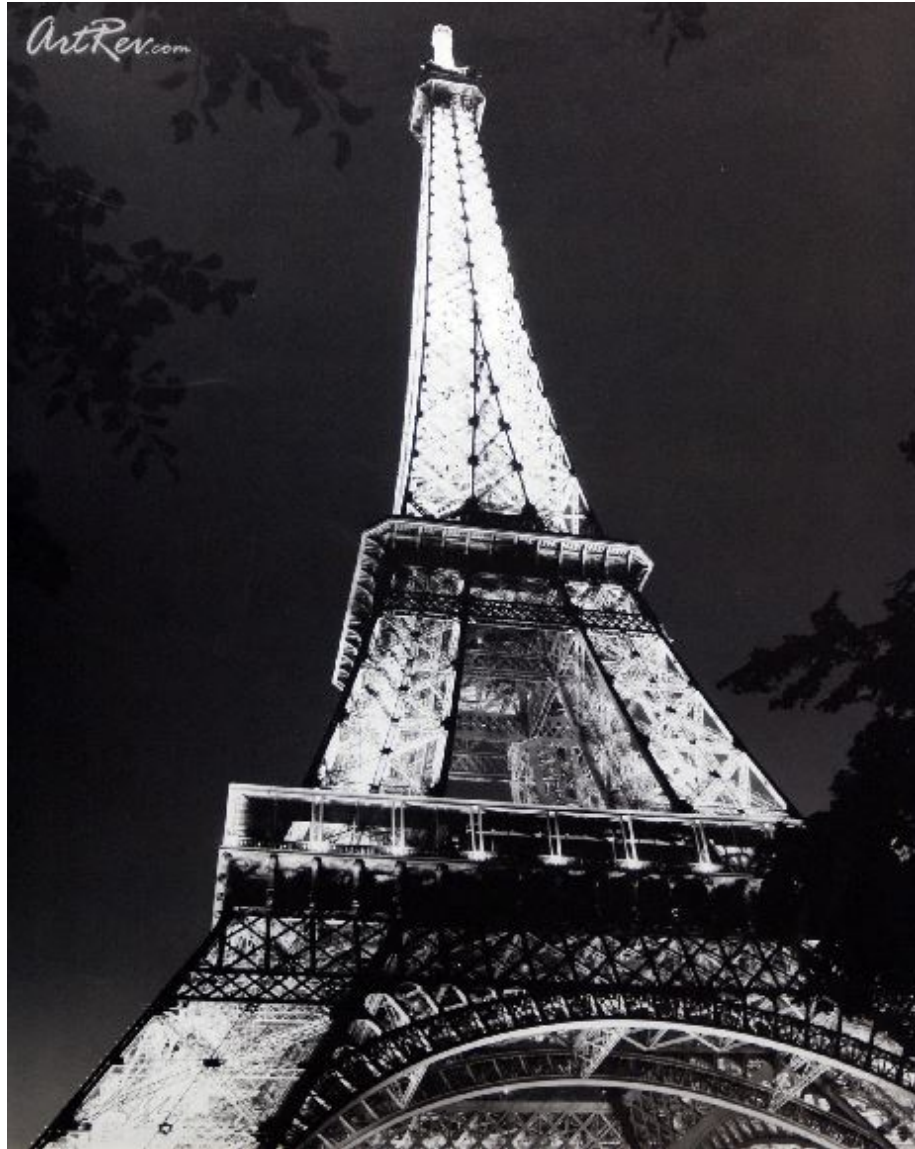

[Eiffel Tower](#) by [Christopher Bliss](#) (On Sale!)

Fine Art Print - Main Subject: Architecture

**Item Number**  
1752610067

**Retail Value**  
\$50

**ArtRev.com Price**  
\$35  
You Save 30% Off [-\$15.00]

**Dimensions (As Shown)**  
16W x 20H Inches  
40.64W x 50.8H cm

**Medium**  
Fine Art Print

**Edition**  
- Edition Size is Unknown

**Custom Framing**

- Design-it-yourself and Save!
- Museum-Quality Framing
- Up to 50% off Gallery Prices